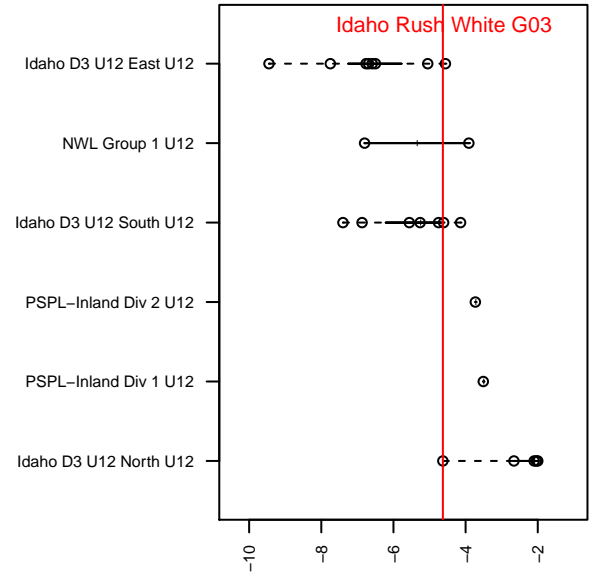

**attack and defense rating
relative to others at age
and all opponents in last 13 months**